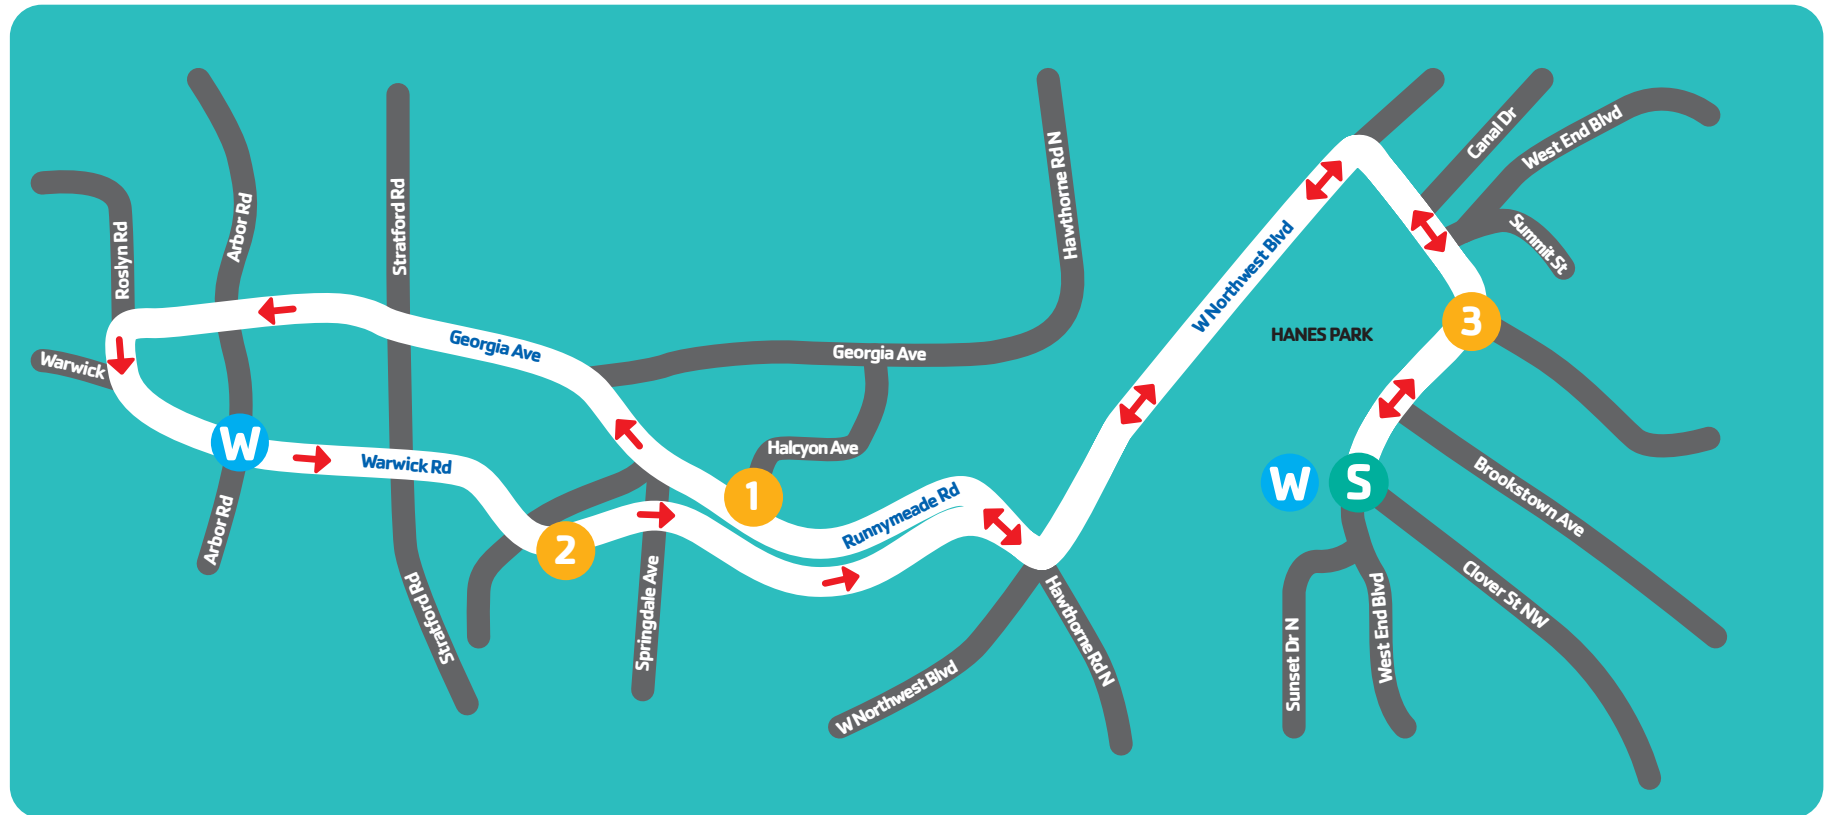

# MISTLETOE 5K RACE COURSE

Race Start/Finish

Mile Marker

Water Stations

FOR YOUTH DEVELOPMENT®  
FOR HEALTHY LIVING  
FOR SOCIAL RESPONSIBILITY

# MISTLETOE 5K RACE COURSE (turn by turn)

## **RACE START:** West End at Clover Intersection

- Follow West End to Reynolda
- Left on Reynolda
- Left on Northwest
- Right on Hawthorne
- Left on Runnymede (use right lane with traffic)
- Right on Springdale
- Left on Georgia
- Cross Stratford, staying on Georgia
- Left on Roslyn
- Left on Warwick
- Cross Stratford, staying on Warwick
- Warwick becomes Runnymede
- Follow Runnymede (use right lane with traffic)
- Right on Hawthorne
- Left on Northwest
- Right on Reynolda
- Right on West End
- Follow West End to Finish

## **FINISH LINE:** West End at Clover Intersection