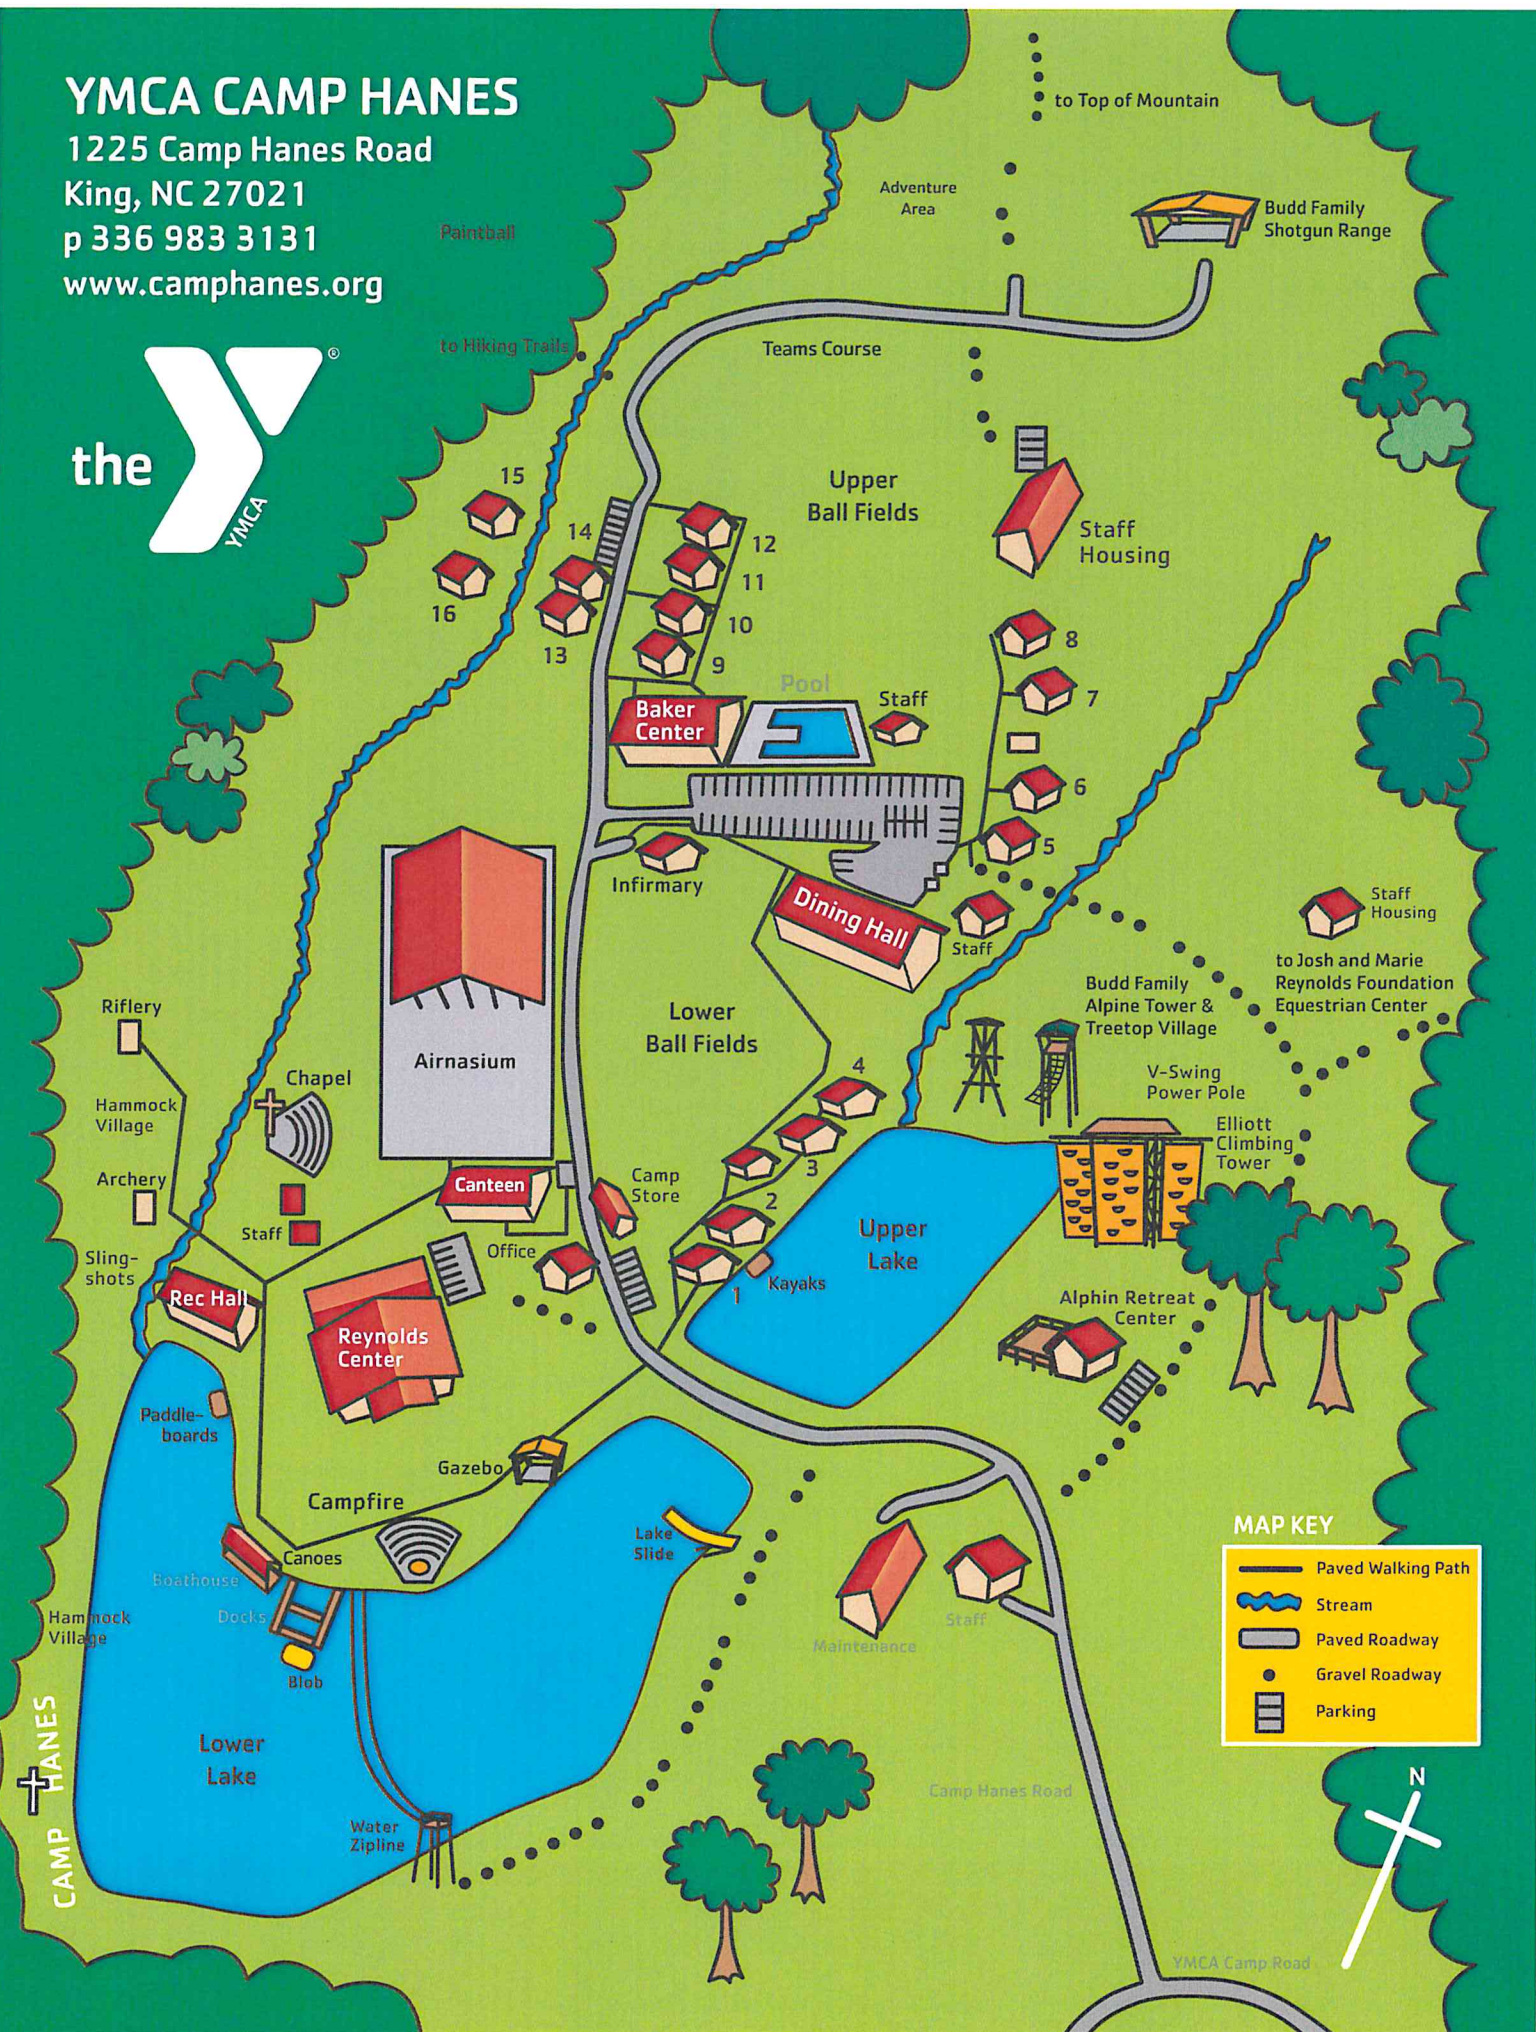

YMCA CAMP HANES

1225 Camp Hanes Road

King, NC 27021

p 336 983 3131

www.camphanes.org

MAP KEY

- Paved Walking Path
- Stream
- Paved Roadway
- Gravel Roadway
- Parking